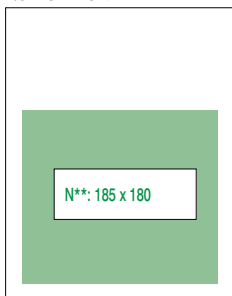

2/3 VERTICAL

2/3 HORIZONTAL

1/2 VERTICAL

1/2 HORIZONTAL

Prices do not include tax. Size in mm. All ads are full color.

*B: Trimmed. Finished size of ads printed to edge of paper. Add bleed allowance of 5 mm all round to figures shown. No type within 10 mm of edge. **N: Normal. Within normal type area (with margin).

1/3 VERTICAL

1/3 HORIZONTAL

1/4 VERTICAL

1/4 PAGE

1/6 PAGE

1/8 PAGE

1/16 PAGE

Size in mm