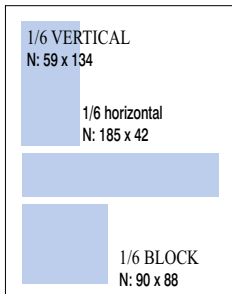

2/3 VERTICAL

2/3 HORIZONTAL

1/2 VERTICAL

1/2 HORIZONTAL

Prices do not include tax. Size in mm. All ads are full color.

*B: Trimmed. Finished size of ads printed to edge of paper. Add bleed allowance of 5 mm all round to figures shown. No type within 10 mm of edge. **N: Normal. Within normal type area (with margin).

1/3 VERTICAL

1/3 HORIZONTAL

1/4 VERTICAL

1/4 PAGE

1/6 PAGE

1/8 PAGE

1/16 PAGE

Size in mm