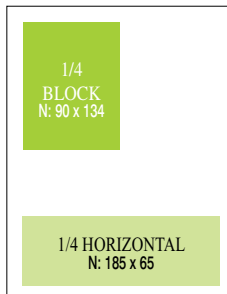

2/3 VERTICAL

2/3 HORIZONTAL

1/2 VERTICAL

1/2 HORIZONTAL

Prices do not include tax. Size in mm. All ads are full color.

*B: Trimmed. Finished size of ads printed to edge of paper. Add bleed allowance of 5 mm all round to figures shown. No type within 10 mm of edge. **N: Normal. Within normal type area (with margin).

1/3 VERTICAL

1/3 HORIZONTAL

1/4 VERTICAL

1/4 PAGE

1/6 PAGE

1/8 PAGE

1/16 PAGE

Size in mm