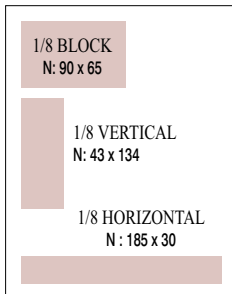

2/3 VERTICAL

2/3 HORIZONTAL

1/2 VERTICAL

1/2 HORIZONTAL

Prices do not include tax. Size in mm. All ads are full color.

*B: Trimmed. Finished size of ads printed to edge of paper. Add bleed allowance of 5 mm all round to figures shown. No type within 10 mm of edge. **N: Normal. Within normal type area (with margin).

1/3 VERTICAL

1/3 HORIZONTAL

1/4 VERTICAL

1/4 PAGE

1/6 PAGE

1/8 PAGE

1/16 PAGE

Size in mm