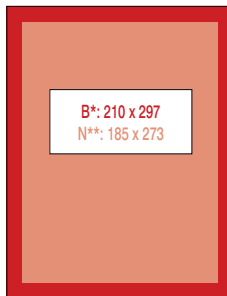

Paramoteur+

Advertising rates MONDIAL AIR PARAMOTEUR

Full-color	~~40%~~	
1 page	~~2 646 €~~	1 587,60 €
2nd & 3rd cover	~~2 835 €~~	1 701 €
4th cover	~~4 226 €~~	2 535,60 €
1/2 page	~~1 600 €~~	1 014 €
1/3 page	~~1 323 €~~	793,80 €

Full-color	~~40%~~	
1/4 page	~~1 060 €~~	636 €
1/6 page	~~877 €~~	526,20 €
1/8 page	~~714 €~~	428,40 €
1/16 page	~~451 €~~	270,60 €

INSIDE

Material under Mac & PC, PDF, Tiff, EPS or JPEG. We accept CD-Rom send or by e-mail. Supply fonts with your files except for PDF. Full advertising services from layout to finished artwork.

Prices do not include tax. Size in mm. All ads are full color.

*B: Trimmed. Finished size of ads printed to edge of paper. Add bleed allowance of 5 mm all round to figures shown. No type within 10 mm of edge. **N: Normal. Within normal type area (with margin).

Size in mm

*B: Trimmed. Finished size of ads printed to edge of paper. Add bleed allowance of 5 mm all round to figures shown. No type within 10 mm of edge. **N: Normal. Within normal type area (with margin).

**FOR CUSTOM ADD SIZES
PLEASE CONTACT US:
RÉGIE PUBLICITAIRE
CIEL & PLUME**

Tel: +33 (0)4 77 72 32 25
Fax: +33 (0)4 77 72 39 79
geraldine@cioletplume.com