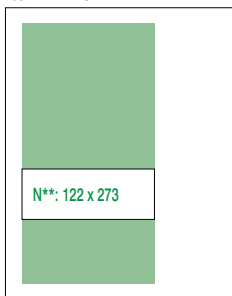

2/3 VERTICAL

2/3 HORIZONTAL

1/2 VERTICAL

1/2 HORIZONTAL

Prices do not include tax. Size in mm. All ads are full color.

*B: Trimmed. Finished size of ads printed to edge of paper. Add bleed allowance of 5 mm all round to figures shown. No type within 10 mm of edge. **N: Normal. Within normal type area (with margin).

1/3 VERTICAL

1/3 HORIZONTAL

1/4 VERTICAL

1/4 PAGE

1/6 PAGE

1/8 PAGE

1/16 PAGE

Size in mm